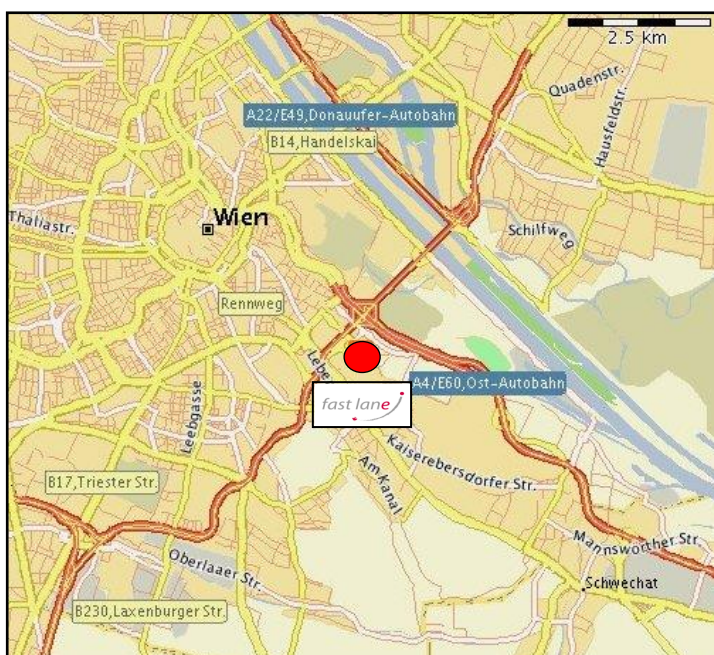

Take the underground U3 and exit at Gasometer. Take the escalator and exit left – direction to big orange building “Haberkorn”, cross the street and take a left again at Guglgasse. Walk on until traffic light, cross the street and you are in front of our office building. Take the lift to 4th floor.

**U3 Station
Gasometer**

By car:

Our training center is situated close to the city center of Vienna (3rd district – Landstraße).

From south or west you take the highway „A23 – Südosttangente“, direction „Prague“. Take the exit „St. Marx“, at the second traffic light you can already see our training center on the left hand side.

Park & Ride Erdberg

Franzosengraben 2
1030 Wien

Park & Ride Gasometer – Parkgarage „A“, „C“ und „E“

Guglgasse 12-14
1030 Wien

By Plane:

Vienna Airport is situated 15 km east of our training center. The airport is well connected to the city center by train (S7 or CAT). You can reach the city center within 20-30 minutes. You arrive at station „Wien Mitte – City Air Terminal“. Change there to the underground U3 – follow instructions mentioned above.

You can also take a taxi from the airport; they are normally lined up in front of the arrival hall. For further information please visit the website www.viennaairport.at

DRIVING DIRECTIONS – FAST LANE TRAININGSCENTER